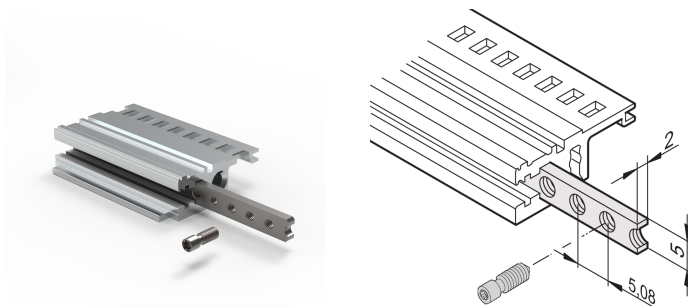

Horizontal Rails Threaded Insert, M2.5, 42 HP

NÚMERO DE CATÁLOGO

34561-342

The threaded insert is a metal strip with thread M2.5 and allows the fixing of front panels.

CERTIFICATIONS

CARACTERÍSTICAS

The collar screws used for fixing partial-width front panels must be 12.3 mm long

Usable for all horizontal rails

CARATERÍSTICAS DO PRODUTO

Rack Width: 42HP

Quantidade por embalagem: 1

Acabamento: Chapa de Aço Zincada

Length: 217.94mm

Material: Aço

Família de produtos: EuropacPRO; RatiopacPRO; RatiopacPRO AIR; CompacPRO; PropacPRO; Inpac

Product Type: Threaded Insert

Works With: Subracks; Cases

Net Weight: 0.014kg

DETALHES ADICIONAIS DO PRODUTO

Please take into consideration that deliveries may be carried out in the stated SPQs (SPQ, e.g. 5 pieces, 10 pieces, 50 pieces, etc.). Differing order quantities (e.g. 2 pieces) may be changed to the next possible delivery quantity = Standard Pack Quantity.