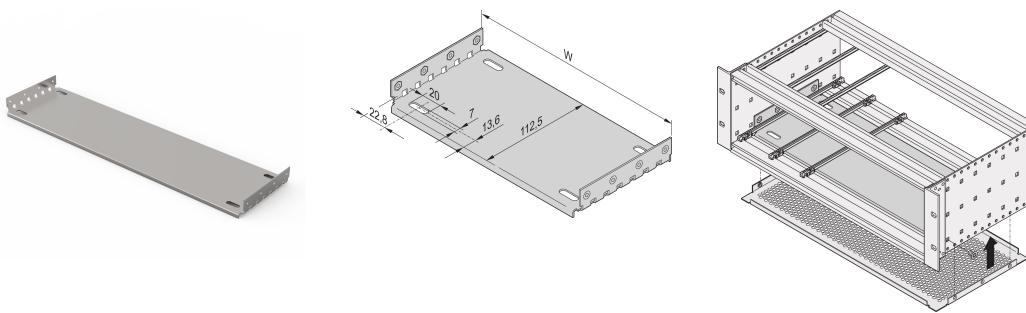

EuropacPRO Mounting Plate for Use With Cover Plate, 84 HP, 460 mm Board Length

NÚMERO DE CATÁLOGO

34563-044

Material	HP	W	D
34563001	28	146,87	112,50
34563009	28	146,87	172,50
34563002	42	217,99	112,50
34563014	42	217,99	172,50
34563003	63	324,67	112,50
34563019	63	324,67	172,50
34563004	84	431,35	112,50
34563024	84	431,35	172,50
34563026	84	431,35	232,50
34563028	84	431,35	292,50
34563042	84	431,35	352,50
34563044	84	431,35	412,50

Mounting plate for use with cover plates for installation and fixing of heavy components. Full width mounting plates (as wide as the subrack or the system case) are fixed to the side panels. The partial width mounting plates are fixed to the side panel and horizontal rail by means of an assembly strip.

Guide rails Type 4,4" and type strengthened cannot be used in combination with a mounting plate. Top / bottom cover which will be inserted into the groove of the light (type L) horizontal rails cannot be used in combination with a mounting plate.

CARACTERÍSTICAS

For installation and fixing of heavy components

Mounting plate, full width: The mounting plate is as wide as the subrack/system case and is fixed to the side panels

A guide rail can be fitted in first and last slot position