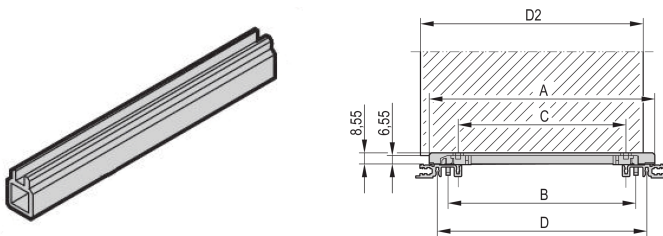

Guide Rail Multi Piece, Mid-Piece, Plastic Extrusion, 160 mm, 2 mm Groove Width, Grey, 10 Pieces

NÚMERO DE CATÁLOGO

34564-891

Guide rail mid-piece for individual multi-piece guide rails out of plastic or Aluminum extrusion. Suitable for Standard, Accessory, 4.4" PCB types and end pieces with coding.

CERTIFICATIONS

CARACTERISTICAS

Middle profile for mounting guide rails for 2 mm groove width

2 plastic end pieces are required; these are pushed on to both ends of the middle profile

Guide rails can be clipped into horizontal rails (Al extrusion) or into 1.5 mm thick plates

Storage temperature: from -40 °C ... 130 °C

CARATERÍSTICAS DO PRODUTO

Material: PVC

Cor: Grey

Quantidade por embalagem: 1

Board Depth: 160mm

Groove Width: 2

Código de cor: RAL 7035

Delivery may be in Standard Pack Quantity (SPQ). Pricing is per individual item.

One guide rail consists of 1 pair of head pieces and 1 profile piece.

Please take into consideration that deliveries may be carried out in the stated SPQs (SPQ, e.g. 5 pieces, 10 pieces, 50 pieces, etc.). Differing order quantities (e.g. 2 pieces) may be changed to the next possible delivery quantity = Standard Pack Quantity.