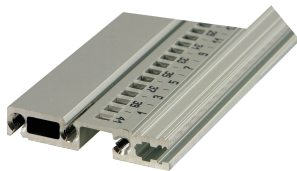

Horizontal Rail, Rear, Type R-VT, Rugged, 1000 mm

NÚMERO DE CATÁLOGO

34566-701

Combinations of horizontal rails and side panels

„+“ can be combined, „-“ combination not recommended

	Light 1.0	FlexView 2	Heavy 2.0	Rugged 2.0
Horizontal rail	+	+	+	+
Light 1.0	+	+	-	-
FlexView 2	+	+	+	+
Heavy 2.0	+	+	+	+
Rugged 2.0	+	+	+	+

Light 1.0

The horizontal rail, type rugged VT enables the direct assembly of a backplane.

CERTIFICATIONS

CARACTERÍSTICAS

Type R-VT "rugged" horizontal rail with 3-hole fixing for increased robustness

Aluminum extrusion, anodized finish, conductive contact surface

CARATERÍSTICAS DO PRODUTO

Rack Width: 195HP

Quantidade por embalagem: 1

Acabamento: Anodized

Length: 1000mm

Material: Alumínio

Família de produtos: EuropacPRO

Product Type: Horizontal Rail

Tipo: Rugged, VT

Works With: Subracks

Net Weight: 0.54kg

DETALHES ADICIONAIS DO PRODUTO

Please take into consideration that deliveries may be carried out in the stated SPQs (SPQ, e.g. 5 pieces, 10 pieces, 50 pieces, etc.). Differing order quantities (e.g. 2 pieces) may be changed to the next possible delivery quantity = Standard Pack Quantity.