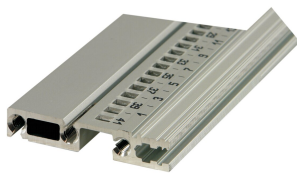

Horizontal Rail, Rear, Type R-VT, Rugged, 28 HP

NÚMERO DE CATÁLOGO

34566-728

Combinations of horizontal rails and side panels

„+“ can be combined „-“ combination not recommended

	Light 1.1	Flexibar 1.1	Heavy 1.1	Rugged 1.1
Horizontal rail	-	+	+	+
Vertical rail	+	+	+	+
Horizontal rail	+	+	-	-
Vertical rail	+	+	-	-

Light 1.1 Flexibar 1.1 Heavy 1.1 Rugged 1.1

The horizontal rail, type rugged VT enables the direct assembly of a backplane.

CERTIFICATIONS

CARACTERÍSTICAS

Type R-VT "rugged" horizontal rail with 3-hole fixing for increased robustness

Aluminum extrusion, anodized finish, conductive contact surface

CARATERÍSTICAS DO PRODUTO

Rack Width: 28HP

Quantidade por embalagem: 1

Acabamento: Anodized

Length: 147.32mm

Material: Alumínio

Família de produtos: EuropacPRO

Product Type: Horizontal Rail

Tipo: Rugged, VT

Works With: Subracks

DETALHES ADICIONAIS DO PRODUTO

Please take into consideration that deliveries may be carried out in the stated SPQs (SPQ, e.g. 5 pieces, 10 pieces, 50 pieces, etc.). Differing order quantities (e.g. 2 pieces) may be changed to the next possible delivery quantity = Standard Pack Quantity.