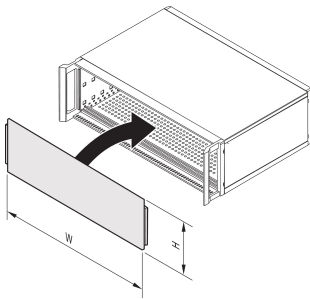

Front Panel, Full Width, Slotted, Unshielded for RatiopacPRO 4 U, AIR 5 U, 84 HP, 2.5 mm, Al, Front Anodized, Rear Conductive

NÚMERO DE CATÁLOGO

34571-612

Full-width front panel, slotted, unshielded.

CERTIFICATIONS

CARACTERÍSTICAS

Inserted between side panel and molded parts such as trim, 19" mounting bracket or handle

Front panels can also be used as rear panels

Fixes without screws (special horizontal rails cover the edges of the front panel and hold them in place)

Shielded (rear conductive); for a conductive connection with the case please order EMC sealing (stainless steel) separately

CARATERÍSTICAS DO PRODUTO

Rack Height: 4U

Rack Width: 84HP

Quantidade por embalagem: 1