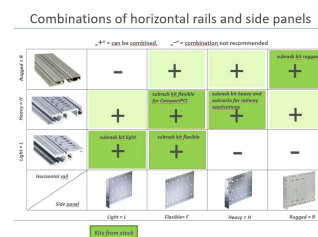

Horizontal Rail Rear, Type AB for Rear I/O, With Notch, 84 HP

NÚMERO DE CATÁLOGO

34579-040

Aluminum extrusion horizontal rail of the type AB (AB = support), for rear I/O card guides, with an anodized surface and conductive contact surface. Suitable for RatiopacPRO/-AIR and EuropacPRO/-rugged).

CARACTERÍSTICAS

For CompactPCI in the area of rear I/O

For 2 x 3 U expansion, 2 horizontal rails of type AB are required

Aluminum extrusion, anodized surface, conductive contact surface, without HP markings