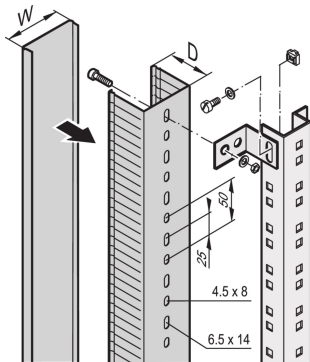

Cable Channel, 2000H 30W 60D

NÚMERO DE CATÁLOGO

60103-011

Cable ducting in side and rear cabinet areas and mounting on cabinet uprights, depth members or C-profiles.

CERTIFICATIONS

CARACTERÍSTICAS

For cable ducting in side and rear cabinet areas

For mounting on cabinet uprights, depth members or C-profiles

CARATERÍSTICAS DO PRODUTO

Material: PVC

Quantidade por embalagem: 1

Product Type: Cable Tray

Tipo: Cable Channel

Cable Type: Vertical

Net Weight: 0.799kg