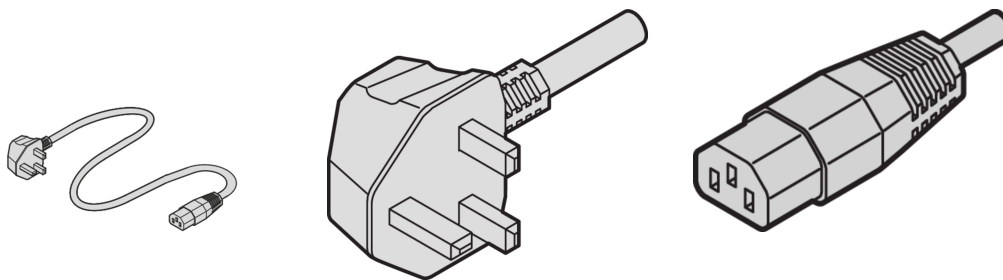

# Mains Cable, BS to IEC C13, 2.5 m, Black

## NÚMERO DE CATÁLOGO

**60103-137**

nVent SCHROFF Mains cable provides practical, universal fastening with variable attachment facilities. They are general in nature and fit in to different applications like Fans, cabinet lights, etc., Industrial PC connections, Uninterruptible power supplies, Systems.

## CARATERÍSTICAS DO PRODUTO

Input Connector: BS = British Standard

Output Connector: IEC C13

Length: 2500mm

Quantidade por embalagem: 1

Cor: Black

Connector Type: Straight

Material: PVC