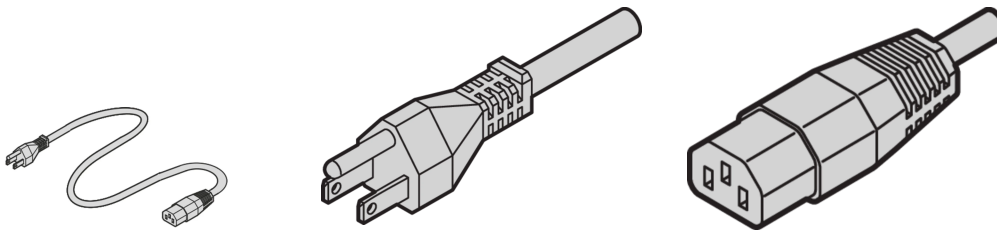

Mains Cable, USA to IEC C13, 2.5 m, Black

NÚMERO DE CATÁLOGO

60103-141

nVent SCHROFF Mains cable provides practical, universal fastening with variable attachment facilities. They are general in nature and fit in to different applications like Fans, cabinet lights, etc., Industrial PC connections, Uninterruptible power supplies, Systems.

CERTIFICATIONS

CARACTERÍSTICAS

Applications: Fans, cabinet lights, Industrial PC connections, Uninterruptible power supplies and Systems

CARATERÍSTICAS DO PRODUTO

Input Connector: US = US Standard

Output Connector: IEC C13

Length: 2500mm

Quantidade por embalagem: 1

Cor: Black

Connector Type: Straight

Material: PVC

Product Type: Cable

Net Weight: 0.165kg

AVISO