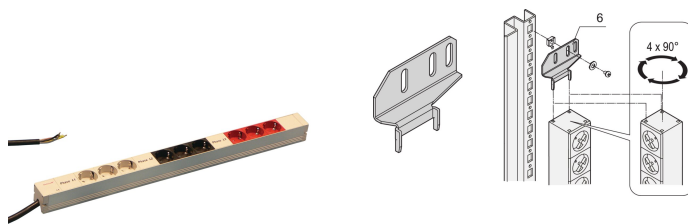

Socket Strip, SCHUKO, 3-Phase, 9 Sockets

NÚMERO DE CATÁLOGO

60110-219

Modular, compact PDU with SCHUKO outlets and 3-phase connection.

CERTIFICATIONS

CARACTERÍSTICAS

In accordance with DIN 57620

Socket strips with SCHUKO sockets, 3-phase

Connecting cable 2 m, open end with ferrules

3 phases, 16 A per phase

Socket strips can be rotated through all four directions (in 90° increments) during installation

Installation height 1 U

Vertical mounting

CARATERÍSTICAS DO PRODUTO

Product Type: Socket Strip

Tipo de soquete: SCHUKO

Socket Quantity: 9

Cor: Grey; Black; Vermelho

Switched Outlets: Não

Length: 608.5mm

Tensão AC: 230V

Profundidade: 44mm

Acabamento: Anodized

Material: Alumínio; Polyamide

Net Weight: 1.65kg

Quantidade por embalagem: 1

DETALHES ADICIONAIS DO PRODUTO

Please order bracket for vertical mounting separately.

AVISO