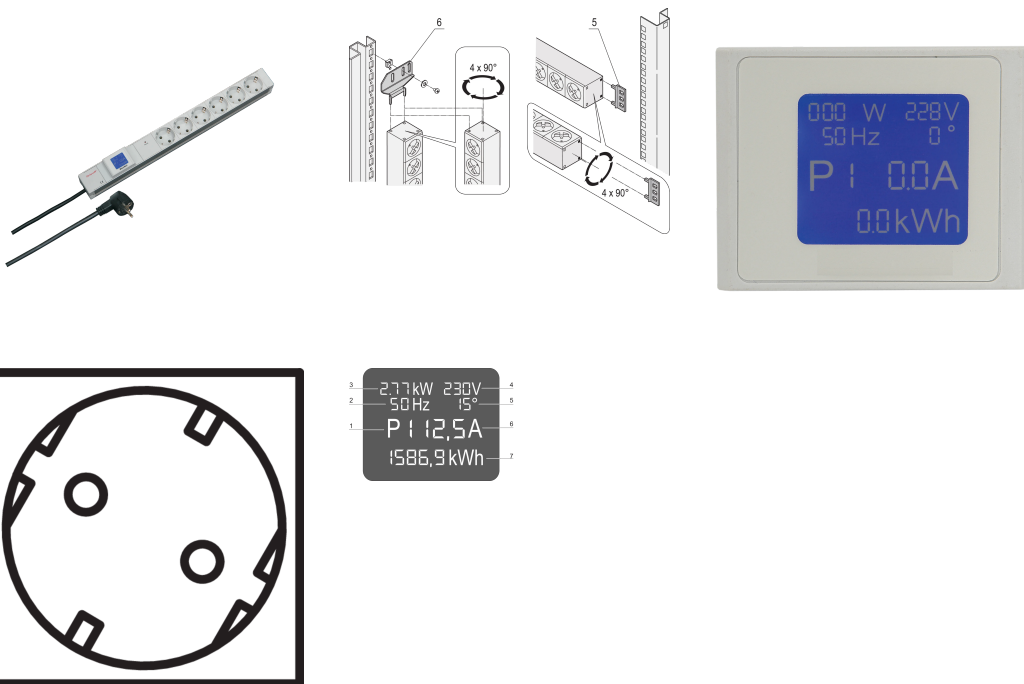

# Socket Strip, SCHUKO/UTE, Local Display, 6 x SCHUKO/UTE Outlets

## NÚMERO DE CATÁLOGO

60110-294

PDU with local power meter. Relevant Power data are shown on an integrated display.

## CARACTERÍSTICAS

Integrated measurement and display via local display unit

Socket strips with Schuko sockets

Mounting height 1 U

Socket strips can be rotated through all four directions (in 90° increments) during installation

## CARATERÍSTICAS DO PRODUTO

Product Type: Socket Strip

Tipo de soquete: SCHUKO

Socket Quantity: 6

Cor: Grey

Switched Outlets: Não

Length: 438.5mm

Tensão AC: 230V