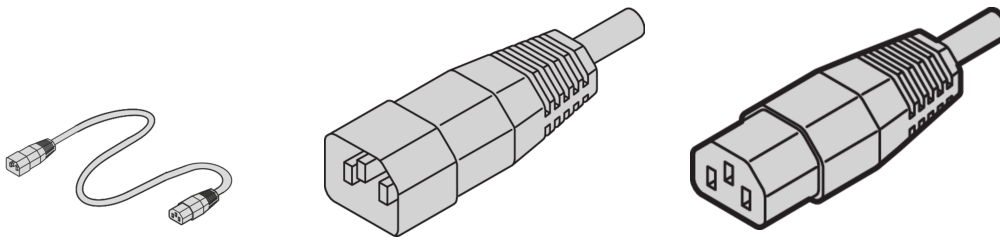

# Mains Cable, IEC C14 to C13, 0.5 m, Black

## NÚMERO DE CATÁLOGO

**60110-360**

nVent SCHROFF Mains cable provides practical, universal fastening with variable attachment facilities. They are general in nature and fit in to different applications like Fans, cabinet lights, etc., Industrial PC connections, Uninterruptible power supplies, Systems.

## CARATERÍSTICAS DO PRODUTO

Input Connector: IEC C14

Output Connector: IEC C13

Length: 500mm

Quantidade por embalagem: 1

Cor: Black

Connector Type: Straight

Material: PVC