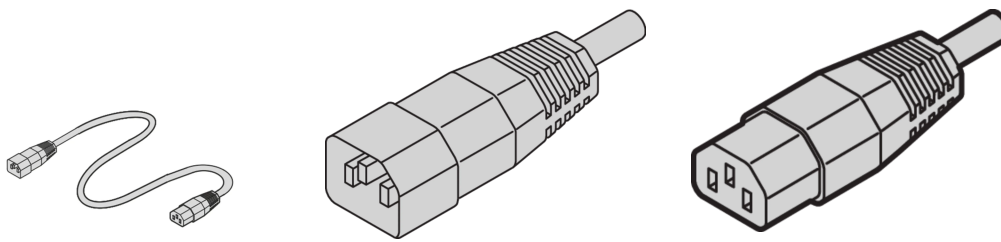

Mains Cable, IEC C14 to C13, 1 m, Black

NÚMERO DE CATÁLOGO

60110-361

nVent SCHROFF Mains cable provides practical, universal fastening with variable attachment facilities. They are general in nature and fit in to different applications like Fans, cabinet lights, etc., Industrial PC connections, Uninterruptible power supplies, Systems.

CERTIFICATIONS

CARACTERÍSTICAS

Applications: Fans, cabinet lights, Industrial PC connections, Uninterruptible power supplies and Systems

CARATERÍSTICAS DO PRODUTO

Input Connector: IEC C14

Output Connector: IEC C13

Length: 1000mm

Quantidade por embalagem: 1

Cor: Black

Connector Type: Straight

Material: PVC

Product Type: Cable

Net Weight: 0.145kg

AVISO