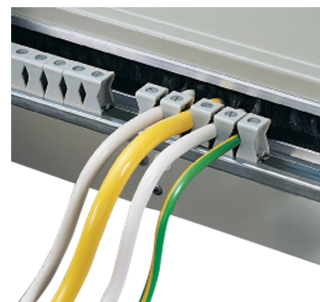

19" Distribution Box

NÚMERO DE CATÁLOGO

60118-434

Distribution box is used to house PDUs which safely distribute electricity from power source to devices in a circuit.

CERTIFICATIONS

CARACTERÍSTICAS

For installation of power distribution modules on DIN profile rails (DIN 43880)

Two neutral conductors for terminal clamps from 4 ... 35 mm²

With cable support rail at rear, strain relief with clamps

CARATERÍSTICAS DO PRODUTO

Product Type: Power Distributor

Quantidade por embalagem: 1