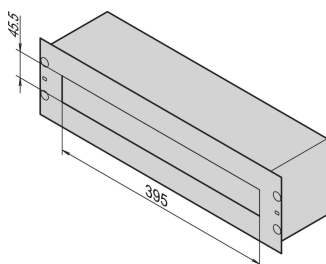

19" Distribution Box

NÚMERO DE CATÁLOGO

60118-434

Distribution box is used to house PDUs which safely distribute electricity from power source to devices in a circuit.

CERTIFICATIONS

CARACTERÍSTICAS

For installation of power distribution modules on DIN profile rails (DIN 43880)

Two neutral conductors for terminal clamps from 4 ... 35 mm²

With cable support rail at rear, strain relief with clamps

CARATERÍSTICAS DO PRODUTO

Product Type: Power Distributor

Quantidade por embalagem: 1