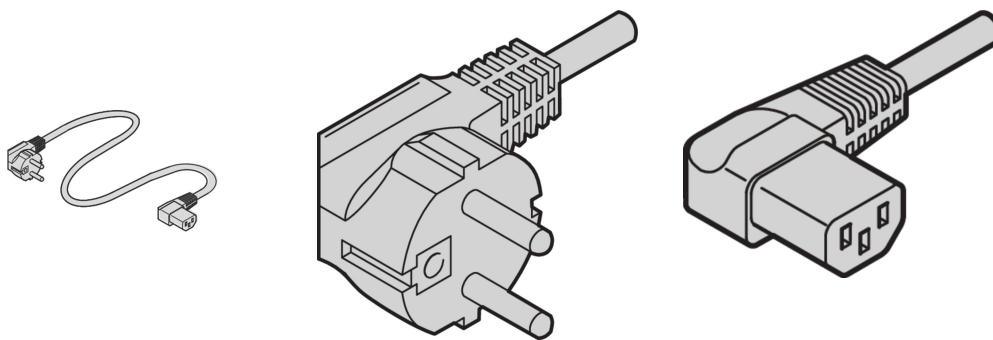

# Mains Cable, SCHUKO/UTE to IEC C13-Angled, 2.5 m Grey

## NÚMERO DE CATÁLOGO

**60704-020**

nVent SCHROFF Mains cable provides practical, universal fastening with variable attachment facilities. They are general in nature and fit in to different applications like Fans, cabinet lights, etc., Industrial PC connections, Uninterruptible power supplies, Systems.

## CARATERÍSTICAS DO PRODUTO

Input Connector: SCHUKO / UTE

Output Connector: IEC C13

Length: 2500mm

Quantidade por embalagem: 1

Cor: Grey

Connector Type: Angled

Material: PVC