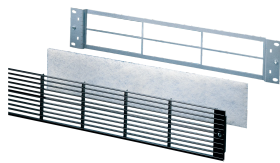

19" Vented Front Grille, Filter Mat

NÚMERO DE CATÁLOGO

60715-050

The replacement air filter mat can be replaced if the original air filter is dirty to optimize the air flow again.

CERTIFICATIONS

CARACTERISTICAS

Replacement air filter mat for 19" vented front grill

CARATERÍSTICAS DO PRODUTO

Product Type: Filter

Tipo: Air Filter Kit

Works With: Front Panels

Gross Weight: 0.024kg

Quantidade por embalagem: 3

AVISO