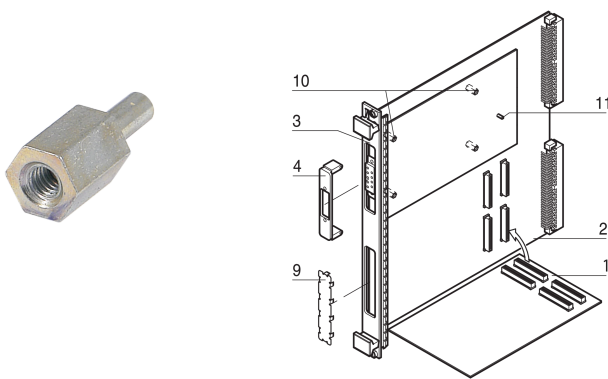

PMC Mezzanine Board Voltage Keying/Coding Pin

NÚMERO DE CATÁLOGO

60827-026

Voltage keying/coding pin for PMC mezzanine boards.

CERTIFICATIONS

CARACTERÍSTICAS

To prevent accidental damage when fitting mezzanine boards, keying/coding pins are bolted to the VMEbus boards to distinguish between 3.3 V and 5 V operation. The mezzanine boards have a hole drilled in the appropriate position. The keying/coding pin thus ensures that only mezzanine boards with the same operating voltage can be inserted. For double-height euroboards 2 pieces are required.

Voltage keying/coding pin for PMC mezzanine boards

CARATERÍSTICAS DO PRODUTO

Product Type: Coding/Keying Indicator

Família de produtos: EuropacPRO; RatiopacPRO; CompacPRO; PropacPRO; Inpac

Tipo: Coding Peg

Works With: Subracks; Cases; CompactPCI Systems; CompactPCI Serial Systems; PXI

Thread Type: Metric

Material: Aço inoxidável

Quantidade por embalagem: 1

Profundidade: 13.5mm

Altura: 5mm

Length: 13.5mm

Largura: 5mm