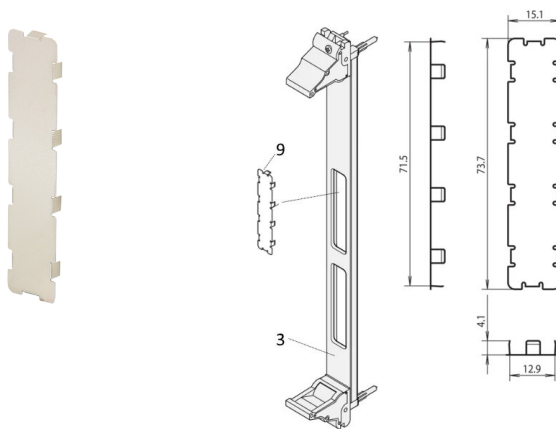

PMC Mezzanine Front Panel Cutout Cover for EMC Protection, Bright

NÚMERO DE CATÁLOGO

60835-022

The stainless steel EMC cover enable to close unused cut-outs in the PMC mezzanine front panels.

CERTIFICATIONS

CARACTERISTICAS

Material stainless steel, 0.2 mm

EMC cover to close unused cut-outs in the PMC mezzanine front panels

CARATERÍSTICAS DO PRODUTO

Quantidade por embalagem: 1

Material: Aço inoxidável

Product Type: Cover

Works With: Front Panels

Gross Weight: 0.002kg

DETALHES ADICIONAIS DO PRODUTO

Please take into consideration that deliveries may be carried out in the stated SPQs (SPQ, e.g. 5 pieces, 10 pieces, 50 pieces, etc.). Differing order quantities (e.g. 2 pieces) may be changed to the next possible delivery quantity = Standard Pack Quantity.