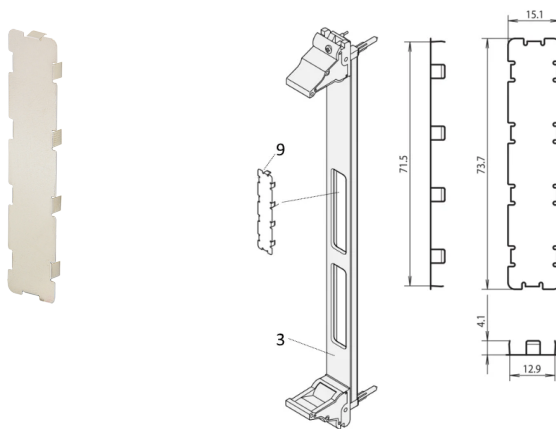

PMC Mezzanine Front Panel Cutout Cover for EMC Protection, Black

NÚMERO DE CATÁLOGO

60835-024

The stainless steel EMC cover enable to close unused cut-outs in the PMC mezzanine front panels.

CERTIFICATIONS

CARACTERISTICAS

Material stainless steel, 0.2 mm

EMC cover to close unused cut-outs in the PMC mezzanine front panels

CARATERÍSTICAS DO PRODUTO

Quantidade por embalagem: 1

Acabamento: Chrome

Material: Aço inoxidável

Product Type: Cover

Works With: Front Panels

DETALHES ADICIONAIS DO PRODUTO

Please take into consideration that deliveries may be carried out in the stated SPQs (SPQ, e.g. 5 pieces, 10 pieces, 50 pieces, etc.). Differing order quantities (e.g. 2 pieces) may be changed to the next possible delivery quantity = Standard Pack Quantity.