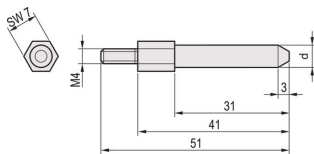

# EuropacPRO Coding Peg SNCF, Diameter 6.5mm

## NÚMERO DE CATÁLOGO

**60895-018**

This coding peg / pin enable a safe connection between the floating connectors used for the SNCF subracks. The Pins can be assembled into the rear frame.

## CARACTERÍSTICAS

This coding peg / pin enable a safe connection between the floating connectors

Torque 1.5 Nm