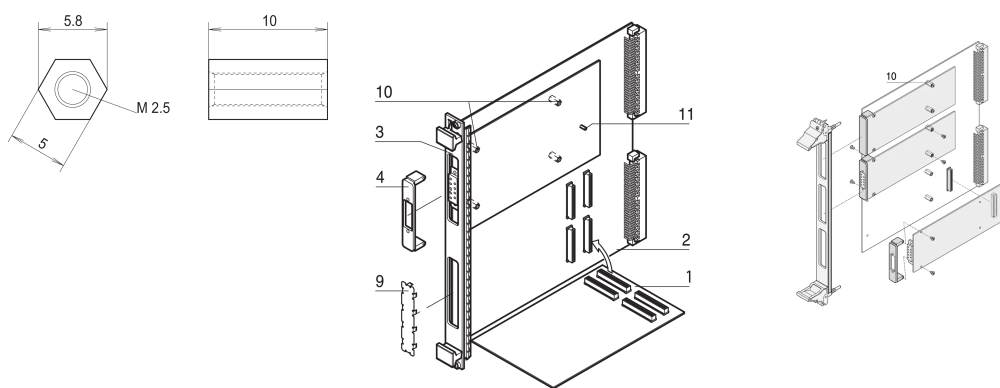

Spacer to Mount PMC and FMC Mezzanine Boards

NÚMERO DE CATÁLOGO

60897-278

Fixing material for Mezzanines.

CERTIFICATIONS

CARACTERÍSTICAS

To provide a standoff between mezzanine boards per the IEEE P1386 or VITA 57.1 specification and the carrier card

Fixing stud

CARATERÍSTICAS DO PRODUTO

Product Type: Spacer

Works With: Front Panels; CompactPCI Serial Systems; CompactPCI Systems; PXI

Profundidade: 10mm

Acabamento: Chapa de Aço Zincada

Altura: 5mm

Length: 10mm

Material: Aço

Quantidade por embalagem: 1

Thread Type: Metric

Largura: 5mm

DETALHES ADICIONAIS DO PRODUTO

Please take into consideration that deliveries may be carried out in the stated SPQs (SPQ, e.g. 5 pieces, 10 pieces, 50 pieces, etc.). Differing order quantities (e.g. 2 pieces) may be changed to the next possible delivery quantity = Standard Pack Quantity.