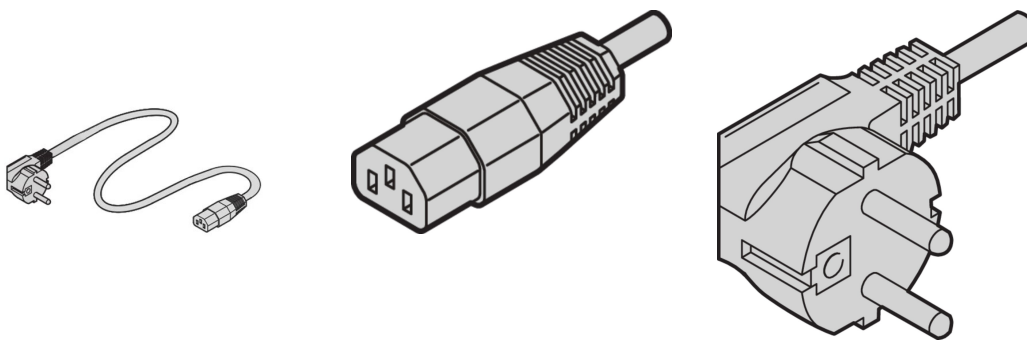

# Mains Cable, SCHUKO/UTE to IEC C13, 2.5 m, Black

## NÚMERO DE CATÁLOGO

62150-191

nVent SCHROFF Mains cable provides practical, universal fastening with variable attachment facilities. They are general in nature and fit in to different applications like Fans, cabinet lights, etc., Industrial PC connections, Uninterruptible power supplies, Systems.

## CARATERÍSTICAS DO PRODUTO

Input Connector: SCHUKO / UTE

Output Connector: IEC C13

Length: 2500mm

Quantidade por embalagem: 1

Cor: Black

Connector Type: Straight

Material: PVC