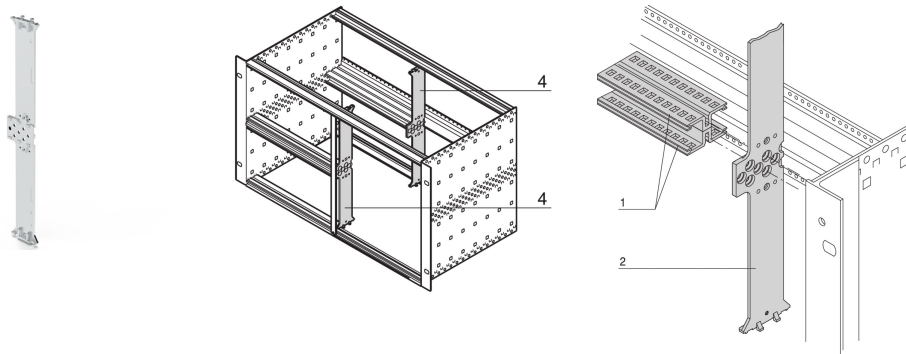

# Splitting Extrusion 6 U for Combined Mounting

## NÚMERO DE CATÁLOGO

**64560-010**

The support is bolted into the grid holes of the horizontal rails and allows a split of a 6 U subrack in 2 x 3 U parts.

## CARACTERÍSTICAS

The support is bolted into the grid holes of the horizontal rails. The support can also be screwed on.

The front side has to be covered by a 2HP front panel

## CARATERÍSTICAS DO PRODUTO

Product Type: Mounting Kit

Família de produtos: EuropacPRO

Tipo: Combined

Works With: Subracks

Material: Liga de zinco

Rack Height: 6U

Quantidade por embalagem: 1