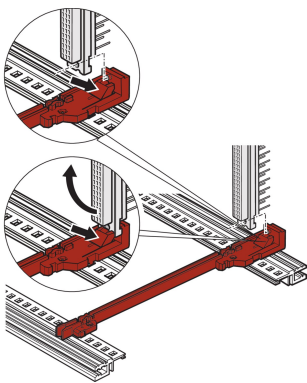

Guide Rail Standard Type, With DIN Connector Fixing, Plastic, 160 mm, 2 mm Groove Width, Red, 1 Pair

NÚMERO DE CATÁLOGO

64560-074

The the standard type guide rail with connector fixing allows the user to clip the DIN connectors (EN 60603-2 (DIN 41612)) directly onto the guide rails. Only applicable with Euroboards with the dimensions 100 x 160 mm and 100 x 220 mm. Suitable for RatiopacPRO/-AIR, PropacPRO, CompacPRO and EuropacPRO.

CERTIFICATIONS

CARACTERÍSTICAS

Easy and economic mounting of connectors through snap connections as alternative to z-rails or horizontal rails with integrated z-rail

For single Euroboard format 100 × 160 mm or 100 × 220 mm; not suitable for double Euroboard format

Plastic guide rail, one piece, red, for 2 mm groove width

Can be clipped into horizontal rails in Al extrusion

Can be clipped into 1.5 mm thick plate

Storage temperature: from -40 °C ... 130 °C

CARATERÍSTICAS DO PRODUTO