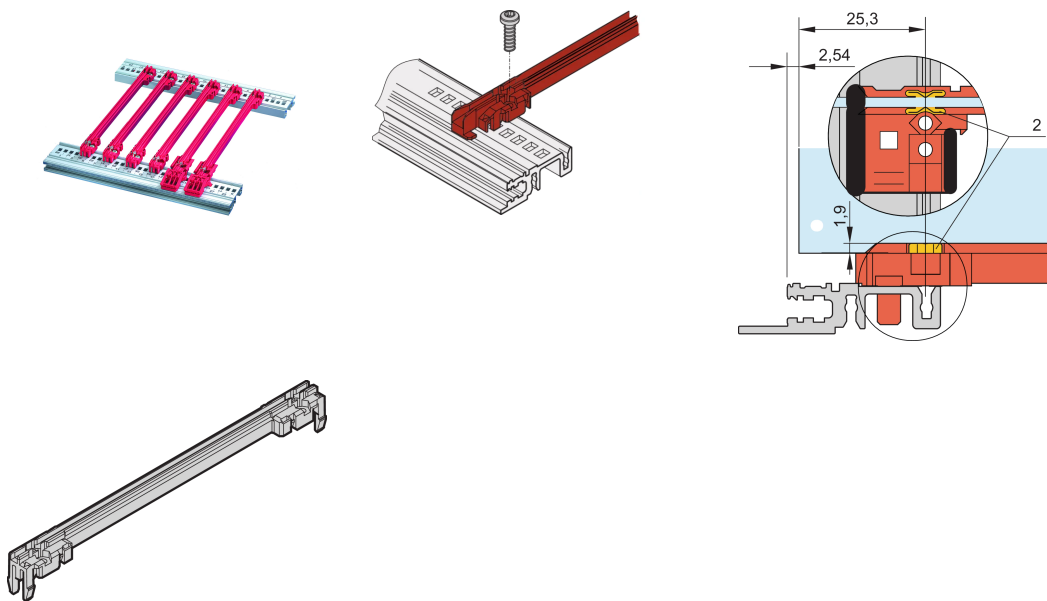

# Guide Rail Accessory Type, Plastic, 100 mm, 2 mm Groove Width, Red

## NÚMERO DE CATÁLOGO

**64568-082**

The plastic guide rail for PCBs or plug-in units of the Accessory type, forms a reliable interface between the subrack mechanics and the sub- assemblies. The guide rails can additionally be bolted to the horizontal

## CARACTERÍSTICAS

Plastic guide rail, accessory type

Guide rails can be clipped into horizontal rails (Al extrusion) or into 1.5 mm thick plates

Storage temperature: from -40 °C ... 130 °C

The optional ESD clip can be fitted into guide rails and ensures conductive contact between PCB and horizontal rail both on the solder side and on the component side

Board Depth: 100mm

Groove Width: 2

Material: Policarbonato

Cor: Vermelho

Quantidade por embalagem: 1

Gross Weight: 0.003kg