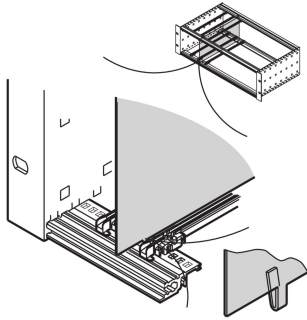

EuropacPRO Divider Plate

The divider plate enables the user to create a separate area inside a subrack or case. The plate can be clipped into the perforation of the horizontal rails. The subracks or cases have to be disassembled if the plate will be assembled.

CERTIFICATIONS

CARACTERISTICAS

Mounts by clipping into horizontal rails

Space requirement on component side: 2.0 mm

Fitting depends on gasketing method (stainless steel/textile gasket)

ESPECIFICAÇÕES

Família de produtos:	EuropacPRO
Product Type:	Side Panel
Material:	Aço inoxidável
Works With:	Subracks