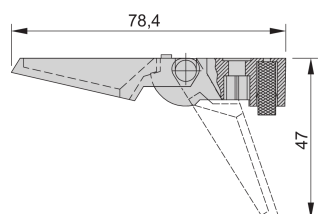

Plastic Foot

Tip-up feet, Plastic.

CERTIFICATIONS

CARACTERISTICAS

Can be used instead of standard round feet

Load-carrying capacity: 25 kg per foot, max case weight 40 kg

Mounting holes are provided in bottom covers of the cases