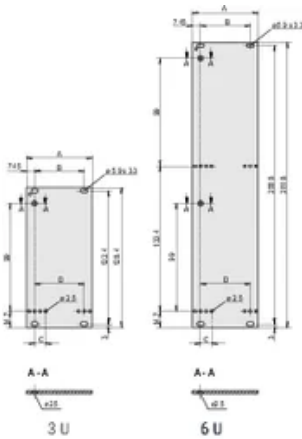

Número de catálogo	Rear Finish	Treated Edges	Em conformidade com	EMC Shielding	Altura (H)	Largura (W)
30847-631	Conductive	Não	IEC 60297-3-101	Não	261.8mm	50.5mm
30847-632	Conductive	Não	IEC 60297-3-101	Não	261.8mm	60.6mm
30847-606	Conductive	Não	IEC 60297-3-101	Não	128.4mm	35.2mm

DIAGRAMAS

AVISO

Os produtos nVent devem ser instalados e utilizados apenas conforme indicado nas fichas de instrução do produto e materiais de treinamento da nVent. As fichas de instrução estão disponíveis em www.nVent.com e com nossos representantes de atendimento ao cliente nVent. A instalação inadequada, uso incorreto, aplicação incorreta ou outra falha qualquer em seguir completamente as instruções e avisos da nVent podem levar ao mau funcionamento do produto, danos à propriedade, lesões corporais graves e morte, e/ou anular sua garantia.

North America

All locations
+1.763.422.2661
Chat with us:
nvent.com/schroff

Europe

Straubenhardt, Germany
+49.7082.794.0
Betschdorf, France
+33.3.88.90.64.90
Warsaw, Poland
+48.22.209.98.35
Assago, Italy
+39.02.932.7141
Chat with us:
nvent.com/schroff

Asia

Shanghai, China
+86.21.2412.6943
Qingdao, China
+86.532.8771.6101
Singapore
+65.6768.5800
Shin-Yokohama, Japan
+81.45.476.0271
Chat with us:
nvent.com/schroff

Middle East & India

Dubai, United Arab Emirates
+971.4.378.1700
Bangalore, India
+91.80.6715.2001
Istanbul, Turkey
+90.216.250.7374
Chat with us:
nvent.com/schroff

O nosso forte portfólio de marcas:

CADDY ERICO HOFFMAN ILSCO SCHROFF TRACHTE