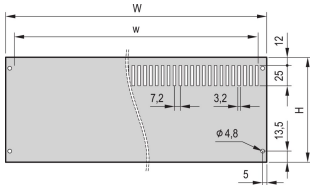

PropacPRO Rear Panel, Full Width, Unshielded

The rear panel, full width for PropacPRO Case mounts to the frame of the case. With or without vented slots.

CERTIFICATIONS

CARACTERÍSTICAS

Alu panel, 2.0 mm (84 HP 2.5 mm)

Número de catálogo	Rack Height	Rack Width	Design Feature	Quantidade por embalagem
24576-153	4U	63HP	Perforated	1
24576-145	2U	63HP	Perforated	1
24576-050	3U	84HP	Non-Perforated	1
24576-149	3U	63HP	Perforated	1

Número de catálogo	Rack Height	Rack Width	Design Feature	Quantidade por embalagem
24576-150	3U	84HP	Perforated	1
24576-049	3U	63HP	Non-Perforated	1
24576-052	4U	42HP	Non-Perforated	1
24576-148	3U	42HP	Perforated	1
24576-045	2U	63HP	Non-Perforated	1
24576-152	4U	42HP	Perforated	1
24576-053	4U	63HP	Non-Perforated	1
24576-047	3U	28HP	Non-Perforated	1
24576-054	4U	84HP	Non-Perforated	1
24576-048	3U	42HP	Non-Perforated	1
24576-154	4U	84HP	Perforated	1
24576-146	2U	84HP	Perforated	1
24576-044	2U	42HP	Non-Perforated	1
24576-046	2U	84HP	Non-Perforated	1
24576-158	6U	84HP	Perforated	1
24576-147	3U	28HP	Perforated	1