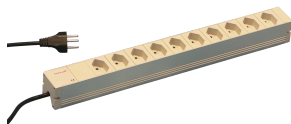

Socket Strip, Swiss

Modular, compact PDU with many function elements. Using a 1 U by 1 U aluminum chassis the PDU can easily be integrated in a rack with Swiss outlets.

CERTIFICATIONS

CARACTERÍSTICAS

Socket strips can be rotated through all four directions (in 90° increments) during installation

230 V, 10 A

In accordance with SEV.IEC 60884

Connecting cable 2 m with Swiss version plug

Socket strips Swiss version

Installation height 1 U

Horizontal or vertical mounting

ESPECIFICAÇÕES

Length:	438.5mm
Material:	Aluminio; Polyamide
Cor:	Grey
Product Type:	Socket Strip