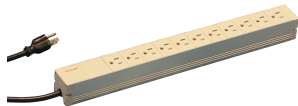

# Socket Strip, USA

Modular, compact PDU with many function elements. Using a 1 U by 1 U aluminum chassis the PDU can easily be integrated in a rack with US outlets.

## CARACTERISTICAS

Horizontal or vertical mounting

Socket strips can be rotated through all four directions (in 90° increments) during installation

Connecting cable 2 m, with USA plug

Socket strips with USA sockets