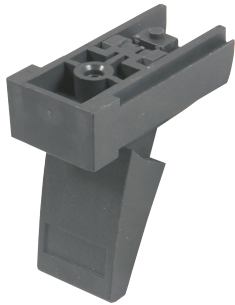

Tip-up Foot for Chassis, Plastic

Flexible and robust Tip-up foot for chassis, with carrying capacity of 25 kg per foot. Suitable for RatiopacPRO/-AIR, PropacPRO, CompacPRO, Comptec and Interscale.

CERTIFICATIONS

CARACTERISTICAS

Mounting holes are provided in bottom of case

Load-carrying capacity 25 kg per foot, max case weight: 50 kg

ESPECIFICAÇÕES

Família de produtos:	RatiopacPRO; RatiopacPRO AIR; CompacPRO; PropacPRO; Inpac
Product Type:	Foot
Tipo:	Foot
Material:	Polyamide