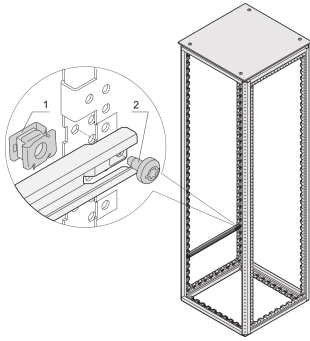

# Varistar Assembly Kit

Assembly Kit for mounting Accessories directly on the Varistar CP Frame from the outside or inside.

## CARACTERÍSTICAS

Mounting of components possible from the inside as well as from the outside

For direct assembly of 19" panel/slide mounts, depth members and other components on Varistar CP frame (2 mm)

Assembly by clipping in the cage nut into frame or depth member

Kit is required if rear panel with quick-release fastener is assembled above the connecting plate