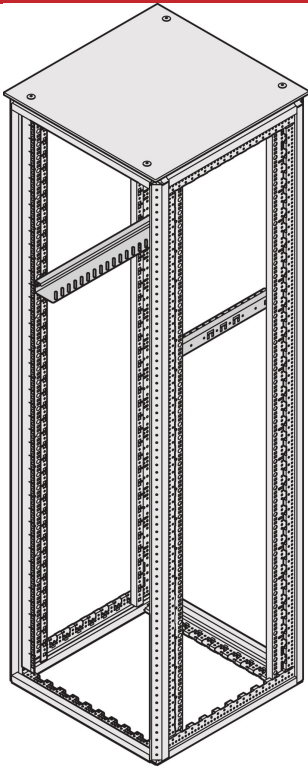

# Varistar CP Slide Rail

Mounts on four 19" slide mounts with 25/100 kg weight capacity.

## CARACTERÍSTICAS

---

Mounts on four 19" slide mounts

Wide support surface (48 mm)

Can be fitted in 1 U increments (attach and screw into place)

## ESPECIFICAÇÕES

---

**Product Type:** Slide Rail

**Material:** Aço

Table 1/2

Número de catálogo	Static Load	Quantidade por embalagem	Acabamento	Altura	Length	Works With
23130-096	25kg	2	Aluminum-Zinc Plated	500mm	456mm	Varistar CP
23130-099		2	Aluminum-Zinc Plated			Varistar CP
23130-116	100kg	2	Aluminum-Zinc Plated	200mm	156mm	Varistar CP
23130-120	100kg	2	Aluminum-Zinc Plated	740mm	699mm	Varistar CP
23130-118	100kg	2	Aluminum-Zinc Plated	500mm	458mm	Varistar CP
23130-098	25kg	2	Aluminum-Zinc Plated	740mm	699mm	Varistar CP
23130-097	25kg	2	Aluminum-Zinc Plated	700mm	656mm	Varistar CP
23130-119	100kg	2	Aluminum-Zinc Plated	700mm	658mm	Varistar CP
23130-123	100kg	10	Aluminum-Zinc Plated	500mm	458mm	Varistar CP
23130-101	25kg	10	Aluminum-Zinc Plated	500mm	456mm	Varistar CP
23130-124	100kg	10	Aluminum-Zinc Plated	700mm	658mm	Varistar CP
23130-102	25kg	10	Aluminum-Zinc Plated	700mm	656mm	Varistar CP
23130-125	100kg	10	Aluminum-Zinc Plated	740mm	699mm	Varistar CP
23130-103	25kg	10	Aluminum-Zinc Plated	740mm	699mm	Varistar CP
23130-126		10	Aluminum-Zinc Plated			Varistar CP