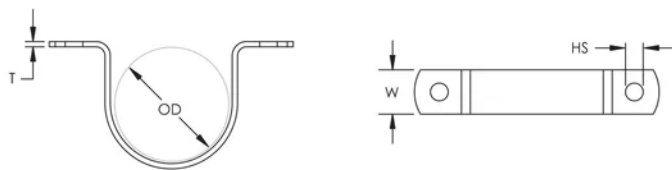

DIAGRAMS

AVERTIZARE

Produsele nVent trebuie instalate și utilizate numai așa cum este indicat în fișele de instrucțiuni și materialele de formare ale nVent. Fișele de instrucțiuni sunt disponibile pe www.nvent.com și de la reprezentantul dvs. de servicii clienți nVent. O instalare incorectă, o utilizare abuzivă, o aplicare greșită sau orice altă lipsă de respectare completă a instrucțiunilor și avertismentelor nVent poate duce la defectarea produsului, la deteriorarea proprietății, la răniri corporale grave și moarte și/sau poate anula garanția dvs.

North America

+1.800.753.9221

Option 1 – Customer Care

Option 2 – Technical

Support

Europe

Netherlands:

+31 800-0200135

France:

+33 800 901 793

Europe

Germany:

800 1890272

Other Countries:

+31 13 5835404

APAC

Shanghai:

+ 86 21 2412 1618/19

Sydney:

+61 2 9751 8500

Portofoliul nostru puternic de mărci:

CADDY

ERICO

HOFFMAN

ILSCO

SCHROFF

TRACHTE