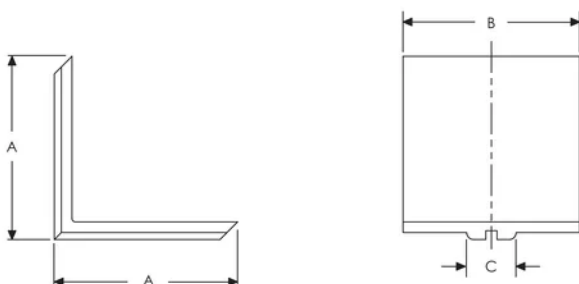

Air Duct Corner Protector

CARACTERISTICI

Includes rib to keep the wire rope in place

Prevents the wire rope from damaging the duct

SPECIFICAȚII

Table 1/1

Număr de catalog	Article Number	Material	Color	A	B	C
SLADCP	195851	Polyvinylchloride	Black	52 mm	50 mm	14 mm

DIAGRAMS

AVERTIZARE

Produsele nVent trebuie instalate și utilizate numai așa cum este indicat în fișele de instrucțiuni și materialele de formare ale nVent. Fișele de instrucțiuni sunt disponibile pe www.nvent.com și de la reprezentantul dvs. de servicii clienți nVent. O instalare incorectă, o utilizare abuzivă, o aplicare greșită sau orice altă lipsă de respectare completă a instrucțiunilor și