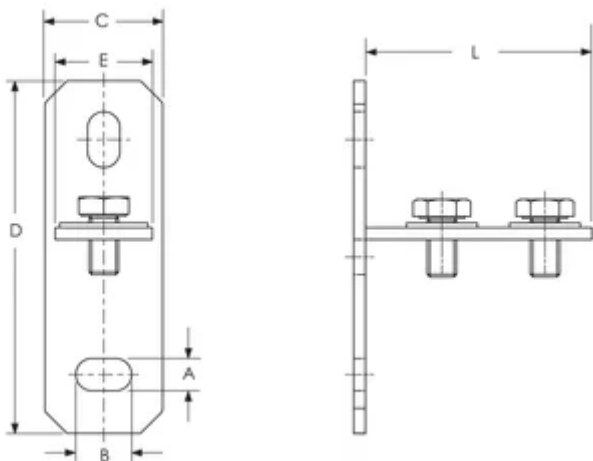

DIAGRAMS

AVERTIZARE

Produsele nVent trebuie instalate și utilizate numai așa cum este indicat în fișele de instrucțiuni și materialele de formare ale nVent. Fișele de instrucțiuni sunt disponibile pe www.nvent.com și de la reprezentantul dvs. de servicii clienți nVent. O instalare incorectă, o utilizare abuzivă, o aplicare greșită sau orice altă lipsă de respectare completă a instrucțiunilor și avertismentelor nVent poate duce la defectarea produsului, la deteriorarea proprietății, la răniri corporale grave și moarte și/sau poate anula garanția dvs.

North America

+1.800.753.9221

Option 1 – Customer Care

Option 2 – Technical

Support

Europe

Netherlands:

+31 800-0200135

France:

+33 800 901 793

Europe

Germany:

800 1890272

Other Countries:

+31 13 5835404

APAC

Shanghai:

+ 86 21 2412 1618/19

Sydney:

+61 2 9751 8500

Portofoliul nostru puternic de mărci:

CADDY

ERICO

HOFFMAN

ILSCO

SCHROFF

TRACHTE