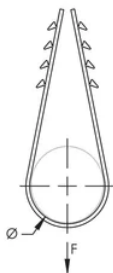

Cable Clamp

CARACTERISTICI

For installation of single or multiple cables directly against concrete surface

Discrete low-profile clamp reduces visual impact

Halogen free

UV-stabilized

SPECIFICAȚII

DIAGRAMS