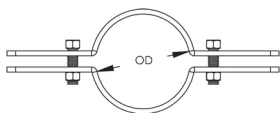

DETALII SUPLIMENTARE DESPRE PRODUS

Clamp is fitted for steel pipe and should be installed below a coupling or shear lug, with bolts torqued to recommended value.

Slotted holes and bolts for pipe sizes up to 12" only.

DIAGRAMS