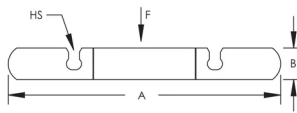

DETALII SUPLIMENTARE DESPRE PRODUS

Clamp is fitted for steel pipe and should be installed below a coupling or shear lug, with bolts torqued to recommended value.

Slotted holes and bolts for pipe sizes up to 12" only.

DIAGRAMS