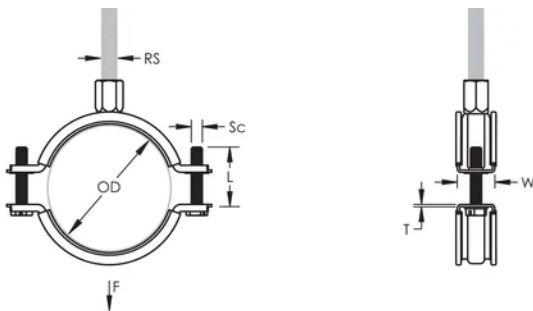

Finish: Electropolished

Color: Black

Temperature: -50 to 110 °C

Outer Diameter (OD): 19 - 25 mm

Pipe Size: 1/2"

NB/DN: 15

Rod Size (RS): M8;M10

Width (W): 20 mm

Thickness (T): 1 mm

Screw Diameter (Sc): 6

Screw Length (L): 22mm

Static Load: 700N

DETALII SUPLIMENTARE DESPRE PRODUS

Lining is EPDM rubber.

DIAGRAMS

AVERTIZARE