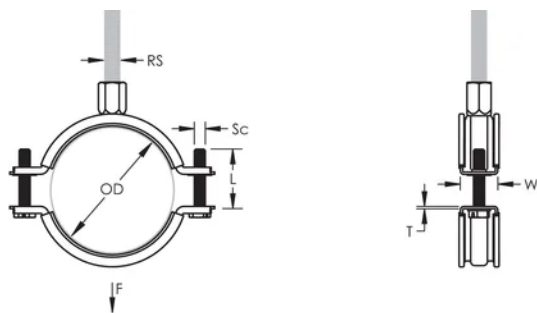

Finish: Electropolished

Color: Black

Temperature: -50 to 110 °C

Outer Diameter (OD): 37 - 44 mm

Pipe Size: 1 1/4" Min

NB/DN: 32

Rod Size (RS): M8;M10

Width (W): 20 mm

Thickness (T): 1 mm

Screw Diameter (Sc): 6

Screw Length (L): 27mm

Static Load: 700N

DETALII SUPLIMENTARE DESPRE PRODUS

Lining is EPDM rubber.

DIAGRAMS

AVERTIZARE