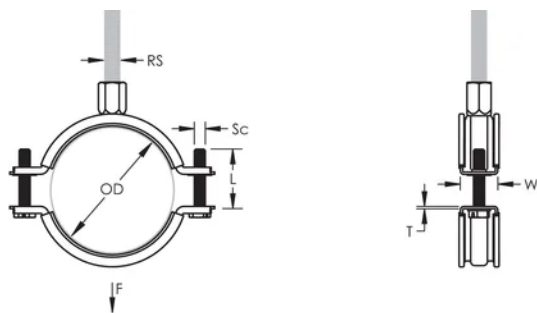

Finish: Electropolished

Color: Black

Temperature: -50 to 110 °C

Outer Diameter (OD): 44 - 50 mm

Pipe Size: 1 1/2"

NB/DN: 40

Rod Size (RS): M8;M10

Width (W): 20 mm

Thickness (T): 1.25 mm

Screw Diameter (Sc): 6

Screw Length (L): 27mm

Static Load: 700N

DETALII SUPLIMENTARE DESPRE PRODUS

Lining is EPDM rubber.

DIAGRAMS

AVERTIZARE