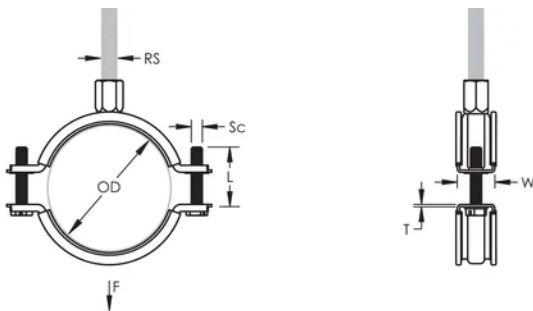

Finish: Electropolished

Color: Black

Temperature: -50 to 110 °C

Outer Diameter (OD): 58 - 68 mm

Pipe Size: 2" Min

NB/DN: 50

Rod Size (RS): M8;M10

Width (W): 20 mm

Thickness (T): 1.25 mm

Screw Diameter (Sc): 6

Screw Length (L): 32mm

Static Load: 700N

DETALII SUPLIMENTARE DESPRE PRODUS

Lining is EPDM rubber.

DIAGRAMS

AVERTIZARE