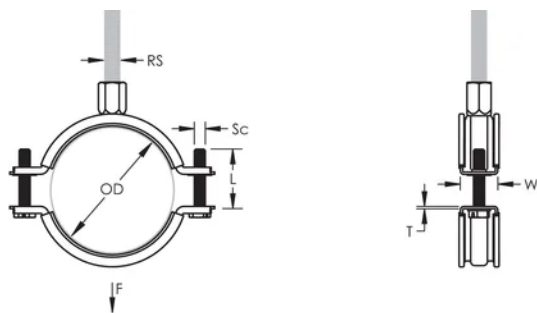

Finish: Electropolished

Color: Black

Temperature: -50 to 110 °C

Outer Diameter (OD): 68 - 78 mm

Pipe Size: 2 1/2"

NB/DN: 65

Rod Size (RS): M8;M10

Width (W): 23 mm

Thickness (T): 1.5 mm

Screw Diameter (Sc): 6

Screw Length (L): 32mm

Static Load: 700N

DETALII SUPLIMENTARE DESPRE PRODUS

Lining is EPDM rubber.

DIAGRAMS

AVERTIZARE