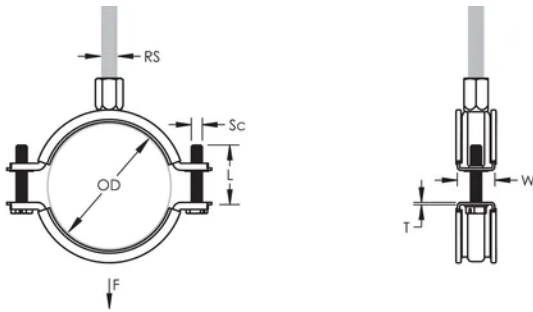

Finish: Electropolished

Color: Black

Temperature: -50 to 110 °C

Outer Diameter (OD): 108 - 118 mm

Pipe Size: 4"

NB/DN: 100

Rod Size (RS): M8;M10

Width (W): 23 mm

Thickness (T): 1.75 mm

Screw Diameter (Sc): 6

Screw Length (L): 37mm

Static Load: 1700N

DETALII SUPLIMENTARE DESPRE PRODUS

Lining is EPDM rubber.

DIAGRAMS

AVERTIZARE