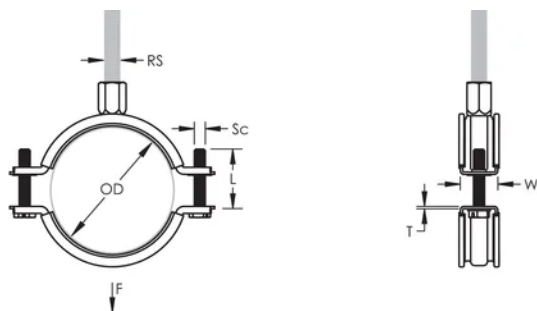

nVent CADDY Macrofix Insulated M8/M10, Stainless Steel, 138–148 mm OD, 5" Pipe, 125 DN

NUMĂR DE CATALOG

MFD148S6

CERTIFICATIONS

CARACTERISTICI

Return-lip on the hanger prevents the rubber from detaching, eliminating rework during installation

Finish: Electropolished

Color: Black

Temperature: -50 to 110 °C

Outer Diameter (OD): 138 - 148 mm

Pipe Size: 5"

NB/DN: 125

Rod Size (RS): M8;M10

Width (W): 25 mm

Thickness (T): 2 mm

Screw Diameter (Sc): 6

Screw Length (L): 37mm

Static Load: 2600N

DETALII SUPLIMENTARE DESPRE PRODUS

Lining is EPDM rubber.

DIAGRAMS

AVERTIZARE