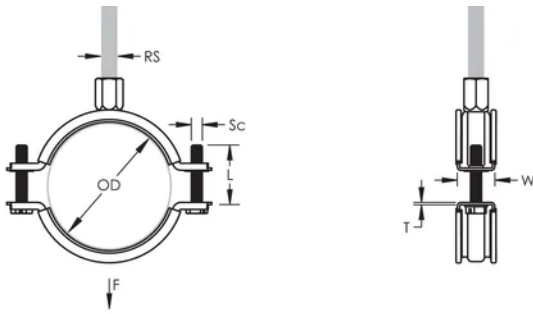

Finish: Electropolished

Color: Black

Temperature: -50 to 110 °C

Outer Diameter (OD): 215 - 225 mm

Pipe Size: 8"

NB/DN: 200

Rod Size (RS): M8;M10

Width (W): 27 mm

Thickness (T): 2.25 mm

Screw Diameter (Sc): 6

Screw Length (L): 37mm

Static Load: 3600N

DETALII SUPLIMENTARE DESPRE PRODUS

Lining is EPDM rubber.

DIAGRAMS

AVERTIZARE