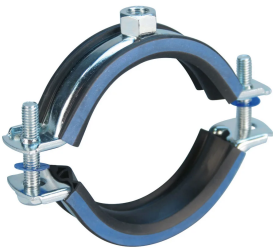

nVent CADDY Macrofix Insulated M8, 15–19 mm OD, 3/8" Pipe, 10 DN

NUMĂR DE CATALOG

MFE019

CERTIFICATIONS

CARACTERISTICI

Return-lip on the hanger prevents the rubber from detaching, eliminating rework during installation

Plastic washer prevents screws from falling out during installation

Combo head bolt works with slotted, hex, or Phillips drivers

Longer ears position the screw farther from the hanger, improving tool clearance when the screw is tightened

Reaction-to-fire classification is "E" in compliance with DIN EN 13501-1

ATRIBUTE PRODUS

Article Number: 586202

Material: EPDM-SBR Rubber; Oțel

Finish: Electrogalvanized

Temperature: -50 to 110 °C

Outer Diameter (OD): 15 - 19 mm

Pipe Size: 3/8"

NB/DN: 10

Rod Size (RS): M8

Width (W): 20 mm

Thickness (T): 1 mm

Screw Diameter (Sc): 6

Screw Length (L): 17mm

Static Load: 1000N