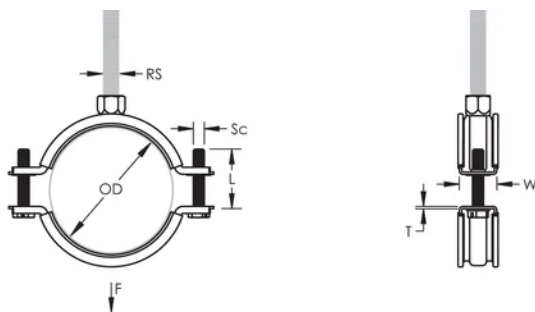

## ATRIBUTE PRODUS

Article Number: 586206

Material: EPDM-SBR Rubber; Oțel

Finish: Electrogalvanized

Temperature: -50 to 110 °C

Outer Diameter (OD): 37 - 44 mm

Pipe Size: 1 1/4" Min

NB/DN: 32

Rod Size (RS): M8

Width (W): 20 mm

Thickness (T): 1 mm

Screw Diameter (Sc): 6

Screw Length (L): 27mm

Static Load: 1000N

## DIAGRAMS

---